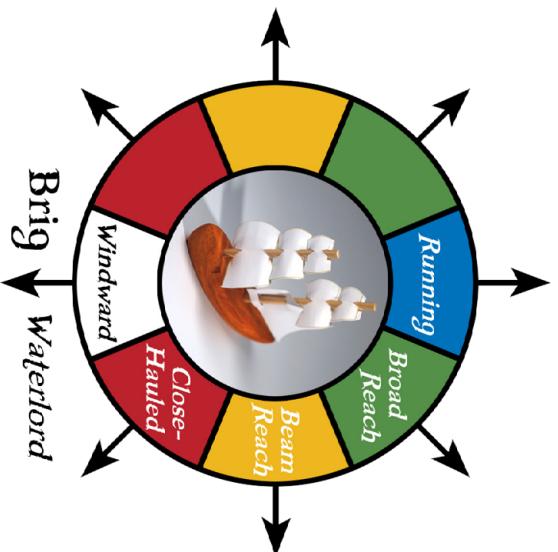

# LITTLE BEARD

Adventures in the Age of Sail

Ship Plans V 1.0

# ORRAAB FRAGMENT

Copyright and trademark 2020 *games*

**Brig Waterlord**

**Captain: Kerin Hornblood**

**Ship Length: 96'**

**Beam: 28'**

**Model Length: 8cm**

**Starting Health: 24**