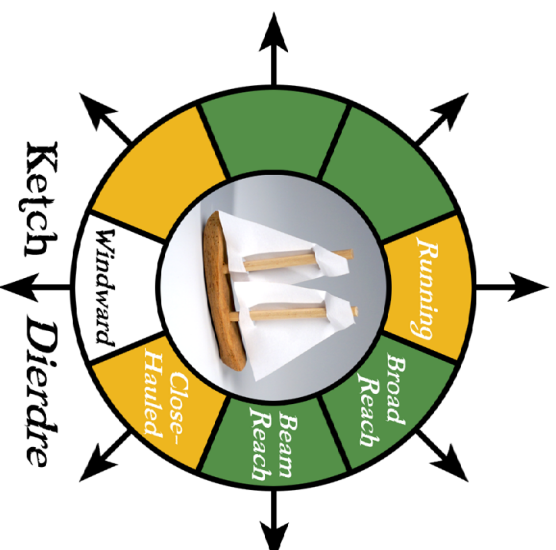

Ketch *Dierdre*
Captain: *Corei Moy*

Ship Length: 60'
Beam: 21'

Model Length: 5.0 cm
Starting Health: 17
Point Cost: 25