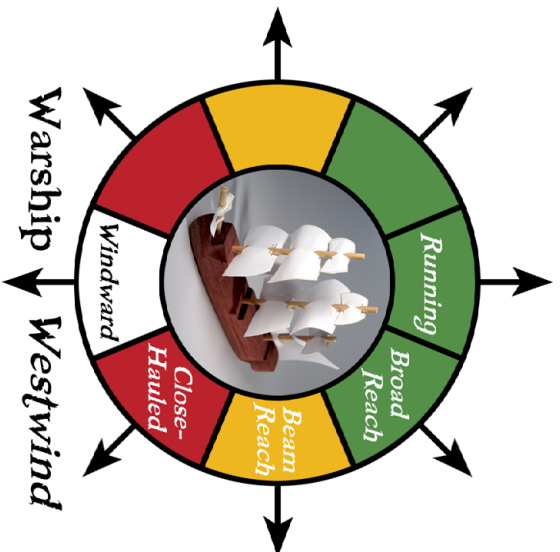

**The Hulls:** The hulls for the ships below were crafted of various hardwood scraps. First, cut the outline (top view) on a scroll saw or band saw. Depending on the model, you might also want to cut the profile (side view) on that saw, before moving to the belt sander for final shaping. Drill the mast holes and insert dowels for the masts, and you're ready to sail! (For a quicker set of models, just cut the outlines in cardstock.)

# TITLE BEARD

Adventures in the Age of Sail

Ship Plans V 1.0

# ORRAAB FRAGMENT

Copyright and trademark 2020 *games*

Warship: *Westwind*  
Captain: Sara Jespers

Ship Length: 145'  
Beam: 36'

Model Length: 12.5 cm  
Starting Health: 32  
Point Cost: 90

Warship sails

145' Warship *Westwind*