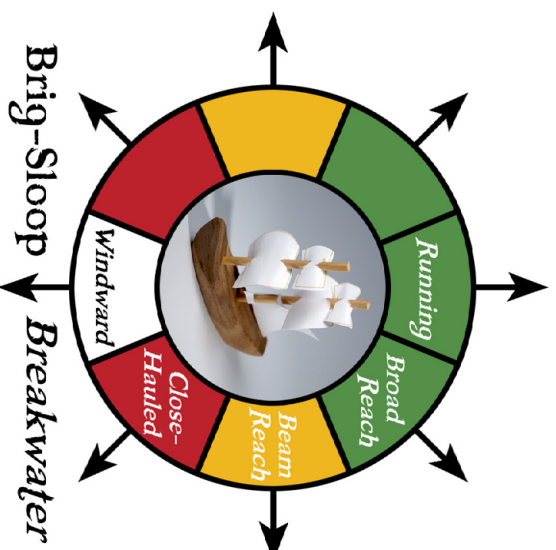

# TITLE BEARD

Adventures in the Age of Sail

Ship Plans V 1.0

# ORRAB FRAGMENT

Copyright and trademark 2020 *games*

Schooner *Sea Turtle*  
Captains: Jorge Wallis

Ship Length: 60'  
Beam: 18'

Model Length: 5 cm  
Starting Health: 14  
Point Cost: 25

60' Schooner Sails

60' Schooner

60' Schooner

Brig-Sloop: *Breakwater*  
Captain: Elias Merin

Ship Length: 72'  
Beam: 22'

Model Length: 6.0 cm  
Starting Health: 20  
Point Cost: 35

72' Brig-Sloop Sails

72' Brig-Sloop

72' Brig-Sloop