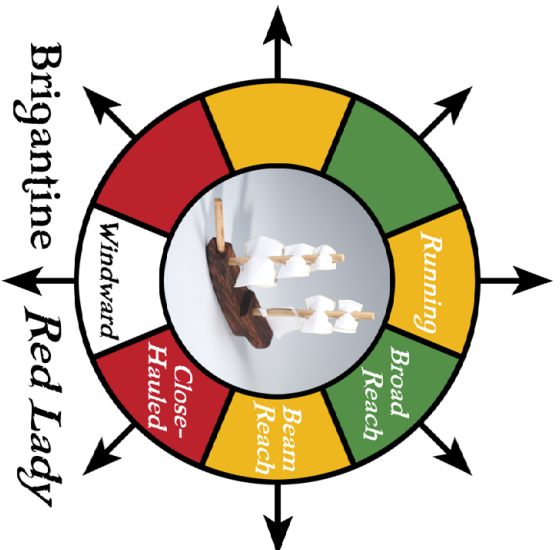

60' Schooner

60' Schooner

Brig-Sloop: *Breakwater*  
Captain: Elias Merin

Ship Length: 72'  
Beam: 22'

Model Length: 6.0 cm  
Starting Health: 20  
Point Cost: 35

72' Brig-Sloop Sails

72' Brig-Sloop

72' Brig-Sloop

# TITLE BEARD

Adventures in the Age of Sail

Ship Plans V 1.0

# ORRA B FRAGMENT

Copyright and trademark 2020 *games*

Brigantine: *Red Lady*  
Captain: Albert Morris

Ship Length: 76'  
Beam: 22'

Model Length: 6.3 cm  
Starting Health: 22  
Point Cost: 35

76' Brigantine sails