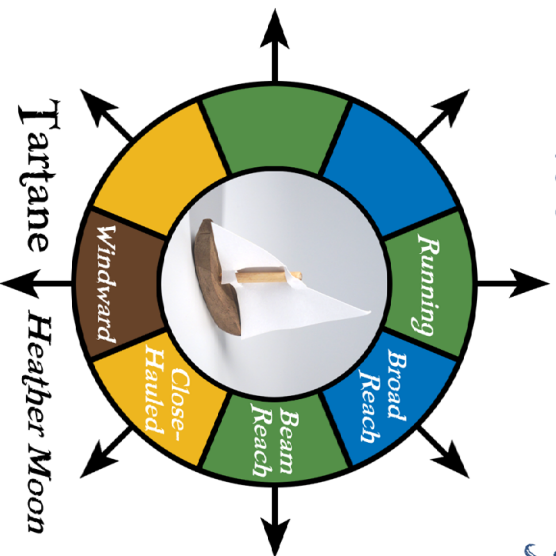

**The Hulls:** The hulls for the ships below were crafted of various hardwood scraps. First, cut the outline (top view) on a scroll saw or band saw. Depending on the model, you might also want to cut the profile (side view) on that saw, before moving to the belt sander for final shaping. Drill the mast holes and insert dowels for the masts, and you're ready to sail! (For a quicker set of models, just cut the outlines in cardstock.)

**Game Rules:** Look for the complete game rules and other materials at [crabfragment.com](http://crabfragment.com).

# LITTLE BEARD

Adventures in the Age of Sail

Ship Plans V 1.0

# CORRAAB FRAGMENT™

Copyright and trademark 2020 *games*

Tartane: *Heather Moon*  
Captain: *Samel Conard*

Ship Length: 54'  
Beam: 16'

Model Length: 4.5 cm  
Starting Health: 15  
Point Cost: 20

54' Tartane  
Sail