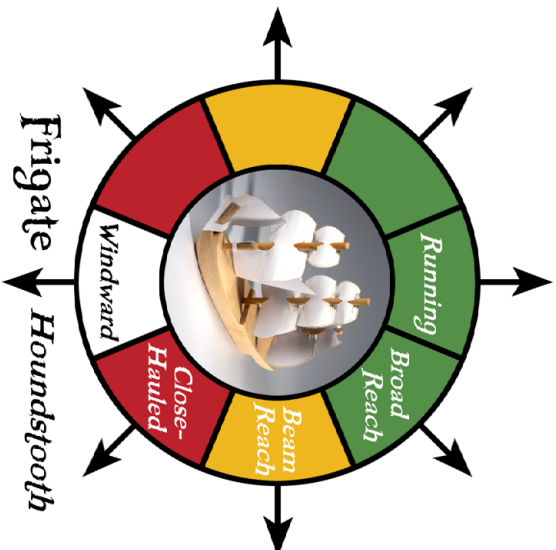

# LITTLE BEARD

Adventures in the Age of Sail

Ship Plans V 1.0

## CORRAAB FRAGMENT

Copyright and trademark 2020 *games*

96' Xebec sails

Xebecs: *Fairwind* and *Lenny*  
 Captains: Jasper Caudrine,  
 Fox Correl

Ship Length: 96'  
 Beam: 28'

Model Length: 8 cm  
 Starting Health: 21  
 Point Cost: 50 / 45

# TITLE BEARD

Adventures in the Age of Sail

Ship Plans V 1.0

# CORRA B FRAGMENT

Copyright and trademark 2020 *games*

Frigate Sails

Frigate Houndstooth

Frigate: *Houndstooth*  
Captain: Lyjie Rondei

Ship Length: 125'  
Beam: 32'

Model Length: 10.4 cm  
Starting Health: 28  
Point Cost: 75