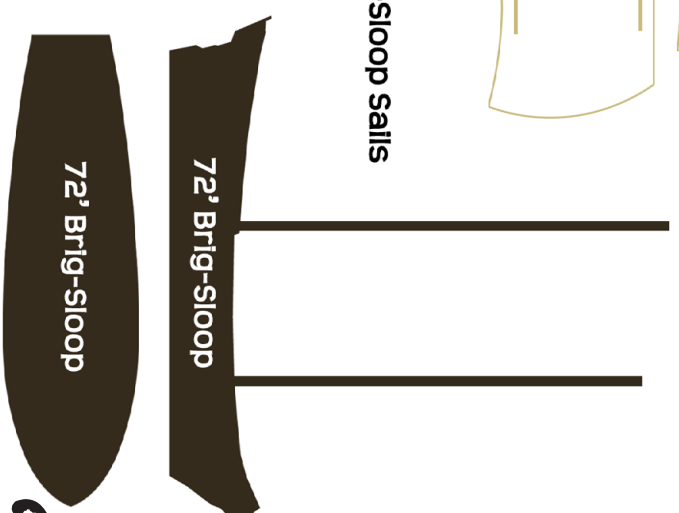

# ORRAB FRAGMENT

Copyright and trademark 2020 *games*

Schooner *Sea Turtle*  
Captains: Jorge Wallis

Ship Length: 60'  
Beam: 18'

Model Length: 5 cm  
Starting Health: 14  
Point Cost: 25

60' Schooner Sails

60' Schooner

60' Schooner

Brig-Sloop: *Breakwater*  
Captain: Elias Merin

Ship Length: 72'  
Beam: 22'

Model Length: 6.0 cm  
Starting Health: 20  
Point Cost: 35

72' Brig-Sloop Sails

72' Brig-Sloop

72' Brig-Sloop

# TITLE BEARD

Adventures in the Age of Sail

Ship Plans V 1.0

# ORRA B FRAGMENT

Copyright and trademark 2020 *games*

Brigantine: *Red Lady*  
Captain: Albert Morris

Ship Length: 76'  
Beam: 22'

Model Length: 6.3 cm  
Starting Health: 22  
Point Cost: 35

76' Brigantine sails