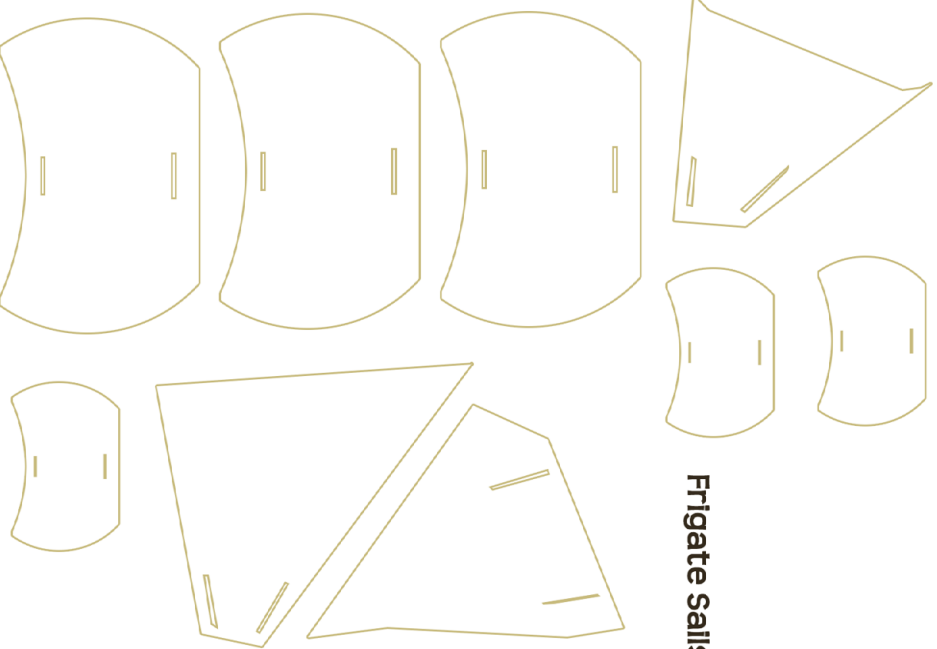

Frigate Sails