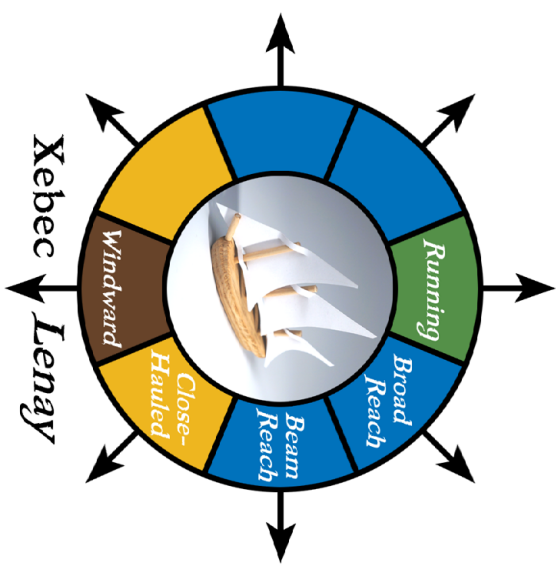

# LITTLE BEARD

Adventures in the Age of Sail

Ship Plans V 1.0

## CORRAAB FRAGMENT

Copyright and trademark 2020 *games*

96' Xebec sails

Xebecs: *Fairwind* and *Lenny*  
 Captains: Jasper Caudrine,  
 Fox Correl

Ship Length: 96'  
 Beam: 28'

Model Length: 8 cm  
 Starting Health: 21  
 Point Cost: 50 / 45

# TITLE BEARD

Adventures in the Age of Sail

Ship Plans V 1.0