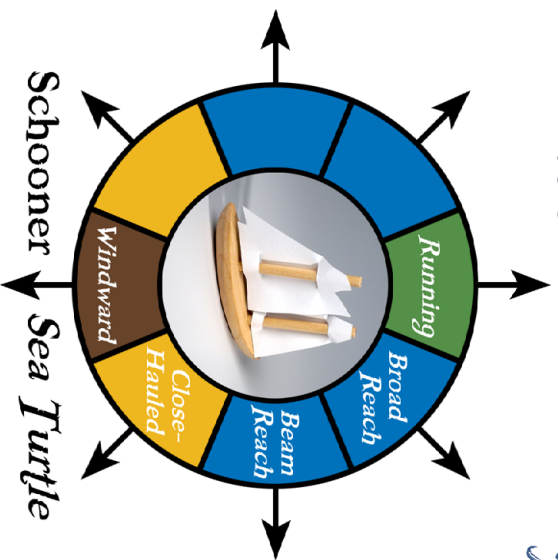

# TITLE BEARD

Adventures in the Age of Sail

Ship Plans V 1.0

# ORRAB FRAGMENT

Copyright and trademark 2020 *games*

Schooner *Sea Turtle*  
Captains: Jorge Wallis

Ship Length: 60'  
Beam: 18'

Model Length: 5 cm  
Starting Health: 14  
Point Cost: 25

60' Schooner Sails

60' Schooner

60' Schooner

Brig-Sloop: *Breakwater*  
Captain: Elias Merin

Ship Length: 72'  
Beam: 22'

Model Length: 6.0 cm  
Starting Health: 20  
Point Cost: 35

72' Brig-Sloop Sails

72' Brig-Sloop

72' Brig-Sloop