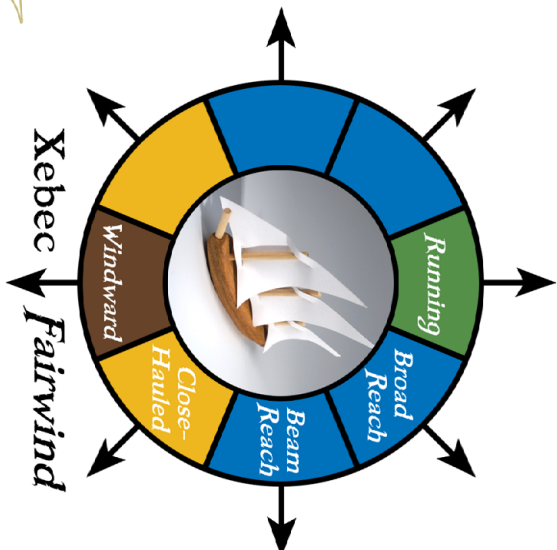

**Point Cost: 55**

**96' Brig Sails**

**96' Brig**

**96' Brig**

# LITTLE BEARD

Adventures in the Age of Sail

Ship Plans V 1.0

## CORRAAB FRAGMENT

Copyright and trademark 2020 *games*

96' Xebec sails

Xebecs: *Fairwind* and *Lenny*  
 Captains: Jasper Caudrine,  
 Fox Correl

Ship Length: 96'  
 Beam: 28'

Model Length: 8 cm  
 Starting Health: 21  
 Point Cost: 50 / 45

# TITLE BEARD

Adventures in the Age of Sail

Ship Plans V 1.0