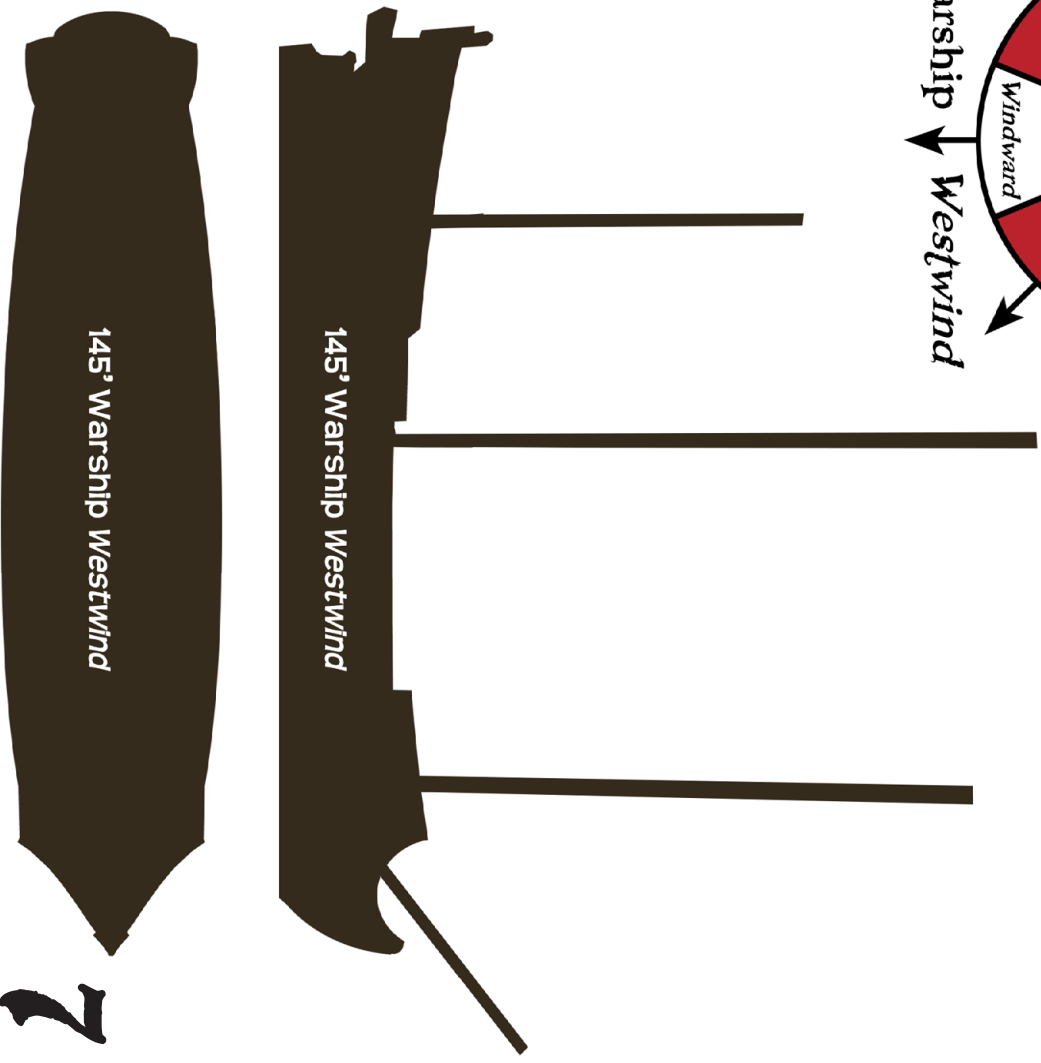

**The Hulls:** The hulls for the ships below were crafted of various hardwood scraps. First, cut the outline (top view) on a scroll saw or band saw. Depending on the model, you might also want to cut the profile (side view) on that saw, before moving to the belt sander for final shaping. Drill the mast holes and insert dowels for the masts, and you're ready to sail! (For a quicker set of models, just cut the outlines in cardstock.)

# TITLE BEARD

Adventures in the Age of Sail

Ship Plans V 1.0

# ORRAAB FRAGMENT

Copyright and trademark 2020 *games*

Warship: *Westwind*  
Captain: Sara Jespers

Ship Length: 145'  
Beam: 36'

Model Length: 12.5 cm  
Starting Health: 32  
Point Cost: 90

Warship sails

145' Warship *Westwind*

145' Warship *Westwind*