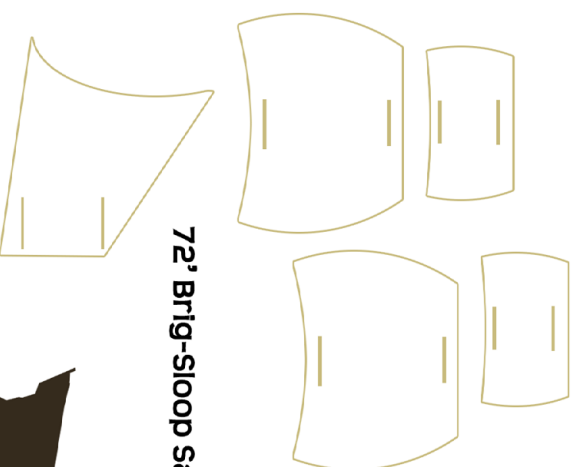

# ORRAB FRAGMENT

Copyright and trademark 2020 *games*

Schooner *Sea Turtle*  
Captains: Jorge Wallis

Ship Length: 60'  
Beam: 18'

Model Length: 5 cm  
Starting Health: 14  
Point Cost: 25

60' Schooner Sails

60' Schooner

60' Schooner

Brig-Sloop: *Breakwater*  
Captain: Elias Merin

Ship Length: 72'  
Beam: 22'

Model Length: 6.0 cm  
Starting Health: 20  
Point Cost: 35

72' Brig-Sloop Sails

72' Brig-Sloop

72' Brig-Sloop

# TITLE BEARD

Adventures in the Age of Sail

Ship Plans V 1.0